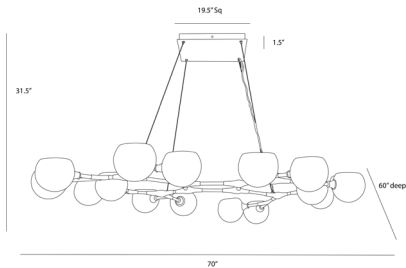

ARTERIOS

MAHOWALD FIXED CHANDELIER

89103

H: 31.5 IN, W: 70 IN, D: 60 IN

Antique Brass, Clear Crackle Glass

Contract Suitable As Is

Strikingly modern, this chandelier makes a big impact in any space. Dozens of uniquely made steel pipe joints are connected to create the nebulous branches that hold the 16 lamps. Each lamp is fitted with a crackled glass globe that's cut at the top to cast unfiltered light upward. Like a floating sculpture, the entire piece suspends from a matching antique brass platform mount on four steel cables.

APPEARANCE

Material	Glass, Steel
Material Type	Crackled
Finish	Antique Brass, Clear
Top Coat/Sealant	true

DIMENSIONS

Minimum Hanging Height	31.5 IN
Maximum Hanging Height	31.5 IN
Canopy	H: 1.5 IN, W: 19.5 IN, D: 19.5 IN

COMPLIANCY

UL/ETL	Yes
CB	Yes
RoHS	true

SHIPPING

Shipping Requirements	TruckShip
Product Weight	77.5 LBS
Gross Weight 1	87.5 LBS
Shipping Box 1	H: 15 IN, L: 64 IN, W: 57 IN

ADDITIONAL INFO

Features	Assembly Required
----------	-------------------